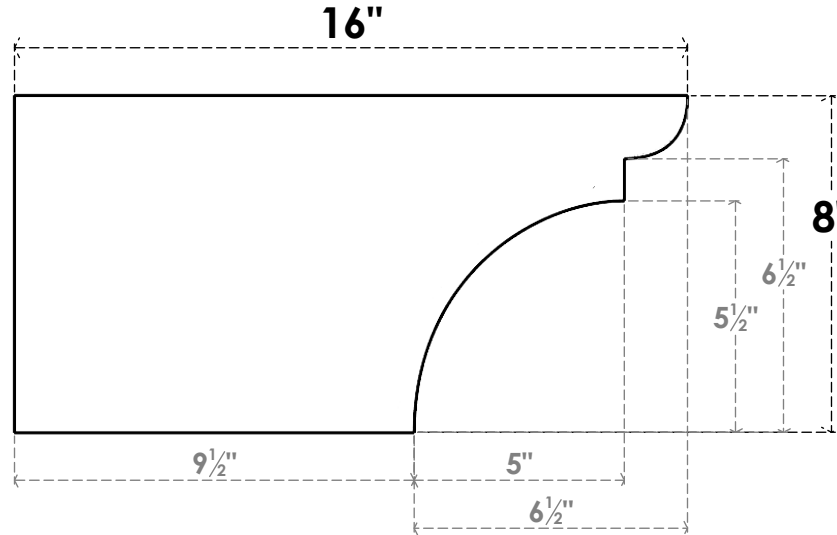

ITEM NUMBER: RFTURO040X08000X16000X008YOR00RCPR

4"W X 8"H X 16"L TIMBERTHANE ROUGH CEDAR YORKTOWN FAUX WOOD OPEN RAFTER TAIL, 8"L END, PRIMED TAN

SIDE PROFILE

FRONT PROFILE

ISOMETRIC

GENERATED DATE : 03/02/2023