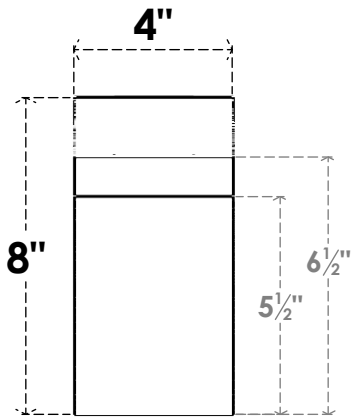

ITEM NUMBER: RFTURO040X08000X16000X008YOR00RCPR

4"W X 8"H X 16"L TIMBERTHANE ROUGH CEDAR YORKTOWN FAUX WOOD OPEN RAFTER TAIL, 8"L END, PRIMED TAN

SIDE PROFILE

FRONT PROFILE

ISOMETRIC

GENERATED DATE : 03/02/2023