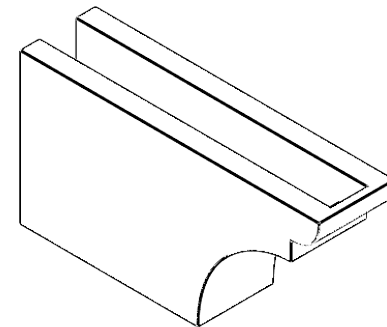

ITEM NUMBER: RFTURO040X08000X16000X008YOR00RCPR

4"W X 8"H X 16"L TIMBERTHANE ROUGH CEDAR YORKTOWN FAUX WOOD OPEN RAFTER TAIL, 8"L END, PRIMED TAN

SIDE PROFILE

FRONT PROFILE

ISOMETRIC

GENERATED DATE : 03/02/2023

EKENA MILLWORK
2300 WEST MAIN ST.
CLARKSVILLE, TX 75426
TOLL FREE: 866-607-0453
WWW.EKENAMILLWORK.COM

NOTES

1. INSTALLATION TO BE COMPLETED IN ACCORDANCE WITH MANUFACTURER'S SPECIFICATIONS.
2. DRAWING MAY NOT BE TO SCALE
3. THIS DRAWING IS INTENDED FOR DESIGN AND PLANNING PURPOSES ONLY.
4. ALL INFORMATION CONTAINED HEREIN WAS CURRENT AT THE TIME OF DEVELOPMENT BUT MUST BE REVIEWED AND APPROVED BY THE PRODUCT MANUFACTURER TO BE CONSIDERED ACCURATE.
5. TIMBERTHANE ARCHITECTURAL PRODUCTS ARE MADE FROM HIGH DENSITY URETHANE AND COME FACTORY PRIMED